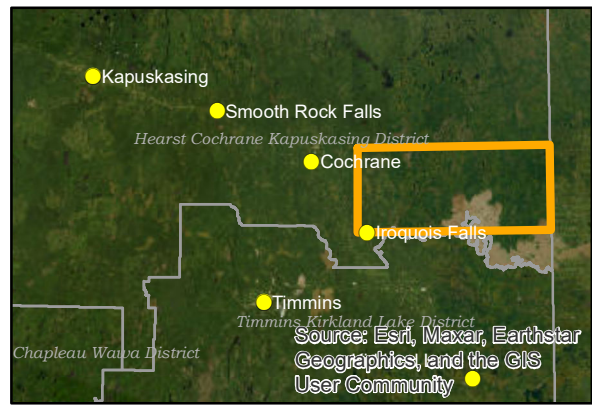

**Implementation Order
IO-2023-3-HCK09
Hearst Cochrane Kapuskasing District
Northeast Region**

Legend

- Access Restriction
- 🔥 Active Fire
- ▲ Communities
- Highway
- Roads
- +— Railway Track
- Implementation Order
- Emergency Area Order
- MNR District
- Township
- Lakes and Rivers
- Patent Land
- Provincial Park / Conservation Reserves
- First Nation Reserve